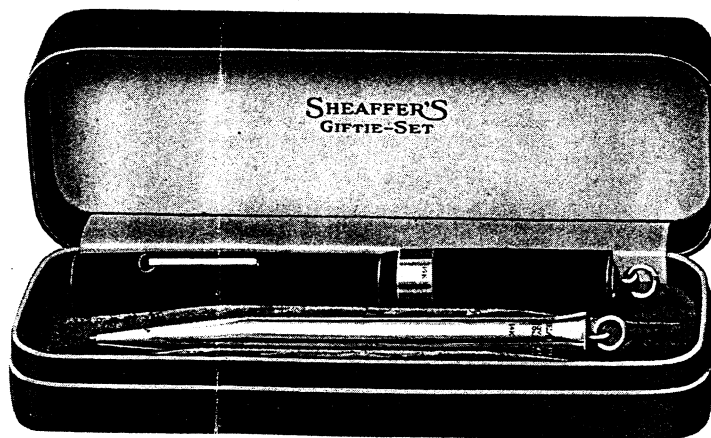

Gold filled and Sterling prices include plush box. Solid gold prices include leather box.

The "Gifts That Last"

Sheaffer's Giftie Sets

Regular length—pen 4¼ inches, pencil five inches

Set No.	Pcl. No.	Pcl. Price	Pen No.	Pen Price	Set Price
ES—DASC—14K	Gr. Gold.	\$17.00	29SC—Ebony 14K Green Gold (Band and Clip)	\$8.00	\$25.00